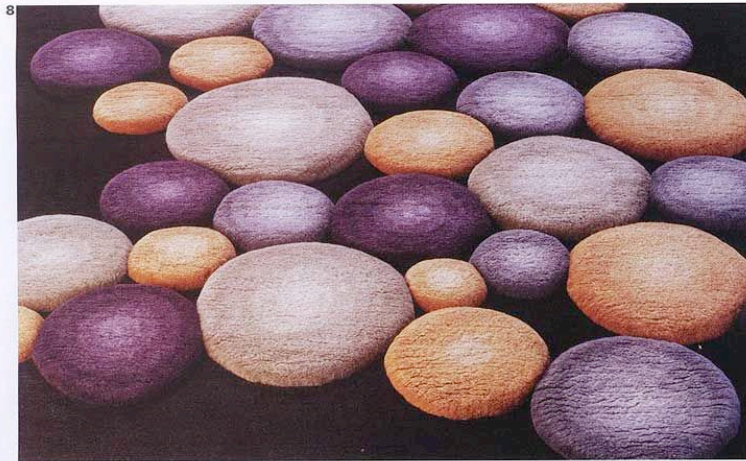

# modern

CARPETS & TEXTILES ART & DESIGN

A HALI PUBLICATION

Spring 2006 £7.50 €12 \$15

62 TIMOROUS BEASTIES TWISTED TOILE  
36 FINNISH CARPETS AND TEXTILES

**8** *Pebbles* by Top Floor Carpets, London  
T: +44 (0)20 7795 3333 [www.topfloorrugs.com](http://www.topfloorrugs.com)

**9** *Scoops* by Warp & Weft, New York  
T: +1 212 481 4949 [www.warpandweft.com](http://www.warpandweft.com)

**10** *Lilac* by Kate Blee, Christopher Farr, London  
T: +44 (0)20 7349 0888 [www.cfarr.co.uk](http://www.cfarr.co.uk)