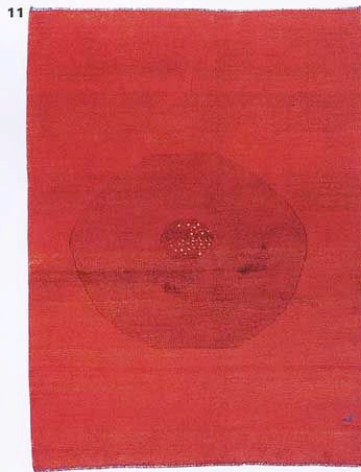

# modern

CARPETS & TEXTILES ART & DESIGN

A HALI PUBLICATION

Spring 2006 £7.50 €12 \$15

62 TIMOROUS BEASTIES TWISTED TOILE  
36 FINNISH CARPETS AND TEXTILES

**8** *Pebbles* by Top Floor Carpets, London  
T: +44 (0)20 7795 3333 [www.topfloorrugs.com](http://www.topfloorrugs.com)

**9** *Scoops* by Warp & Weft, New York  
T: +1 212 481 4949 [www.warpandweft.com](http://www.warpandweft.com)

**10** *Lilac* by Kate Blee, Christopher Farr, London  
T: +44 (0)20 7349 0888 [www.cfarr.co.uk](http://www.cfarr.co.uk)