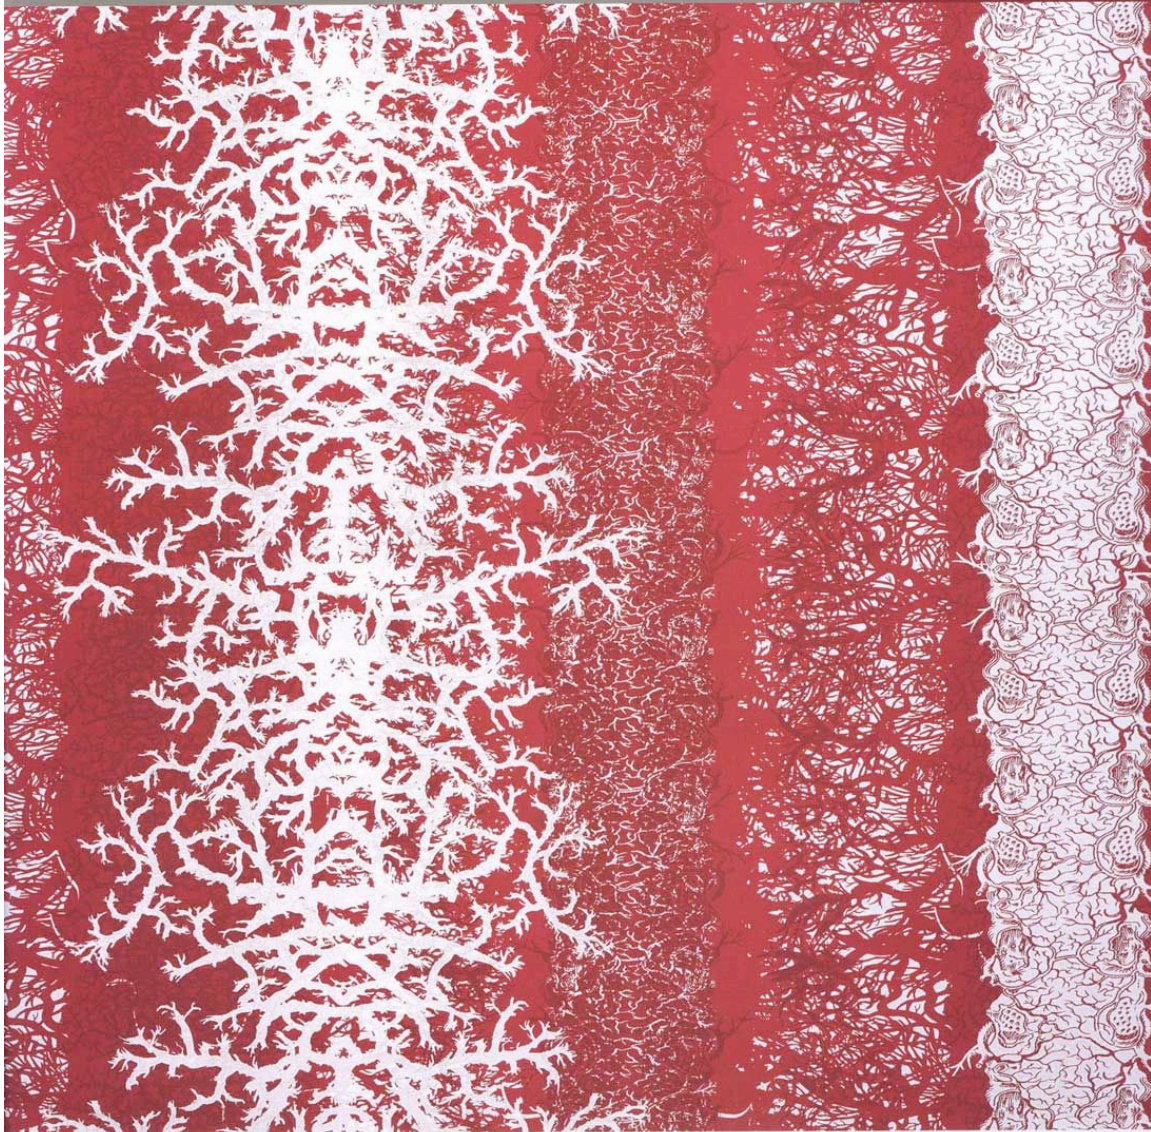

# modern

CARPETS & TEXTILES ART & DESIGN

A HALI PUBLICATION

Spring 2006 £7.50 €12 \$15

62 TIMOROUS BEASTIES TWISTED TOILE  
36 FINNISH CARPETS AND TEXTILES

**8** *Pebbles* by Top Floor Carpets, London  
T: +44 (0)20 7795 3333 [www.topfloorrugs.com](http://www.topfloorrugs.com)