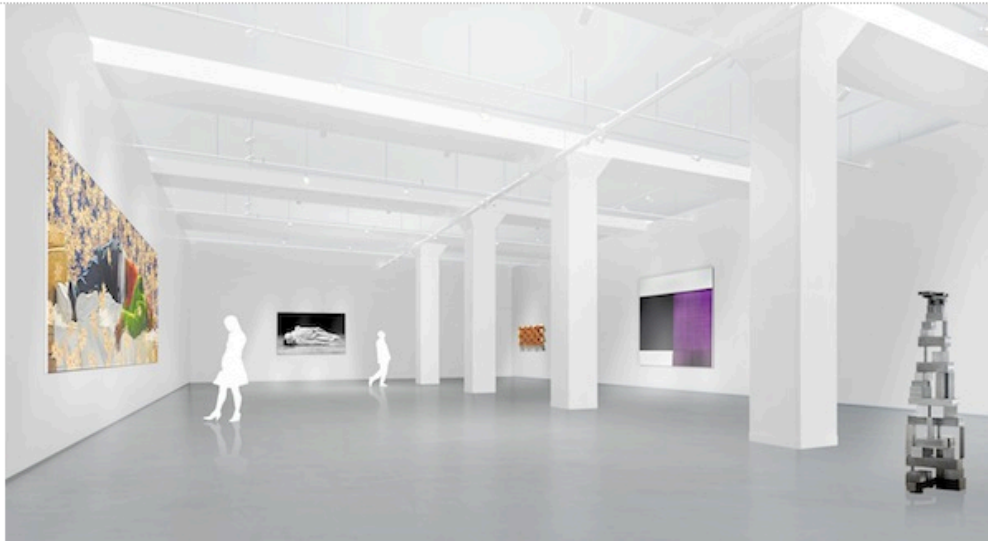

# SEANKELLY

Sutton, Benjamin. "Sean Kelly Inaugurating New Hell's Kitchen Gallery With Antony Gormley Show in October," *ARTINFO*, August 21, 2012.

### Sean Kelly Inaugurating New Hell's Kitchen Gallery With Antony Gormley Show in October

The first exhibition at the new **Sean Kelly Gallery** at 475 Tenth Avenue will be a solo show of work by the British sculptor **Antony Gormley**, opening on October 27. Mega-dealer **Sean Kelly** shook up the Chelsea art world when he announced in March that his gallery would be moving to an even larger space in Hell's Kitchen, which has since been vacated by storied non-profit Exit Art, and given an extensive redesign (rendered above) by **Toshiko Morio**.

Speaking to ARTINFO in March, Kelly noted that the new gallery boasts rooms ranging "from a main exhibition space of about 4,000 square feet to spaces of about 1,500 square feet," giving Gormley more than enough room to populate the space with a whole army of his figures, or more abstract, large-scale installations.