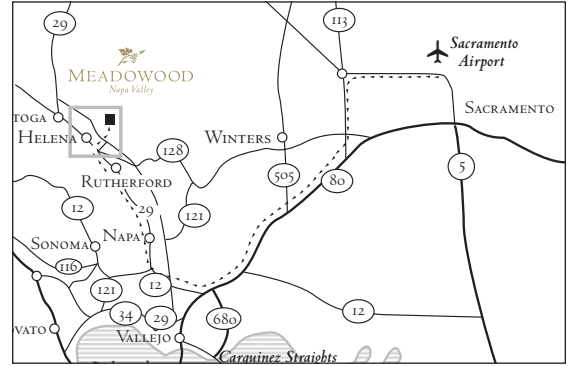

MEADOWOOD DIRECTIONS

FROM SACRAMENTO INTERNATIONAL AIRPORT

- » Follow signs to I-5
- » Take I-5 North toward Redding
- » Take Main Street exit, Exit 537, toward Highway 113 South/Woodland
- » Turn left onto East Main Street
- » Turn left to take Highway 113 South toward Davis
- » Stay straight and merge onto I-80 West in Davis
- » Take Highway 12/Jameson Canyon Road exit, Exit 39B toward Napa/Sonoma
- » Turn right onto Highway 29
- » Travel through Napa, Yountville and Rutherford
- » Turn right onto Zinfandel Lane
- » Turn left onto Silverado Trail
- » Turn right onto Meadowood Lane
- » Follow curve to left and continue to Meadowood

TO SACRAMENTO INTERNATIONAL AIRPORT

- » Follow Meadowood Lane to Silverado Trail
- » Turn left onto Silverado Trail
- » Turn right onto Zinfandel Lane
- » Turn left onto Highway 29
- » Travel through Rutherford, Yountville and Napa
- » Turn left onto Highway 12/Jameson Canyon Road
- » Stay straight and merge onto I-80 East toward Sacramento
- » Take Highway 113 North via Exit 70 toward Woodland
- » Take Main Street exit, Exit 37
- » Turn right onto East Main Street
- » Turn right to take I-5 South toward Sacramento
- » Take Exit 528 and turn left onto Airport Boulevard

Total estimated distance 78 miles. Travel time to the Airport varies depending on the time of day.

We recommend that you leave Meadowood three hours prior to your flight departure time.

MEADOWOOD
Napa Valley