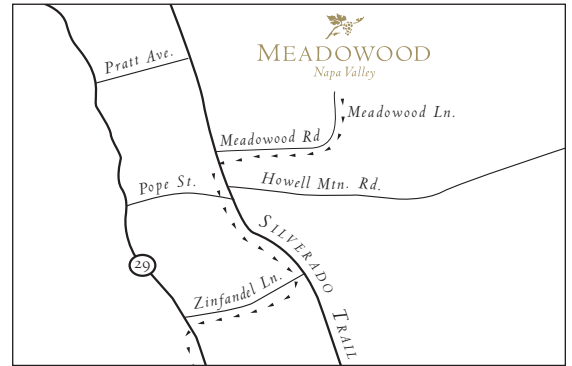

MEADOWOOD DIRECTIONS

FROM SACRAMENTO INTERNATIONAL AIRPORT

- » Follow signs to I-5
- » Take I-5 North toward Redding
- » Take Main Street exit, Exit 537, toward Highway 113 South/Woodland
- » Turn left onto East Main Street
- » Turn left to take Highway 113 South toward Davis
- » Stay straight and merge onto I-80 West in Davis
- » Take Highway 12/Jameson Canyon Road exit, Exit 39B toward Napa/Sonoma
- » Turn right onto Highway 29
- » Travel through Napa, Yountville and Rutherford
- » Turn right onto Zinfandel Lane
- » Turn left onto Silverado Trail
- » Turn right onto Meadowood Lane
- » Follow curve to left and continue to Meadowood

TO SACRAMENTO INTERNATIONAL AIRPORT

- » Follow Meadowood Lane to Silverado Trail
- » Turn left onto Silverado Trail
- » Turn right onto Zinfandel Lane
- » Turn left onto Highway 29
- » Travel through Rutherford, Yountville and Napa
- » Turn left onto Highway 12/Jameson Canyon Road
- » Stay straight and merge onto I-80 East toward Sacramento
- » Take Highway 113 North via Exit 70 toward Woodland
- » Take Main Street exit, Exit 37
- » Turn right onto East Main Street
- » Turn right to take I-5 South toward Sacramento
- » Take Exit 528 and turn left onto Airport Boulevard

900 MEADOWOOD LANE, ST. HELENA, CA. 94574 TEL (707) 968-3125 www.meadowood.com