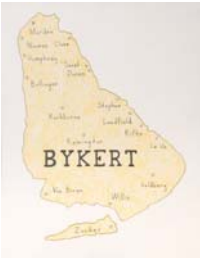

Bykert Gallery / Klaus Kertess, 2009
Colored pencil and graphite on paper
14 x 11 inches
M96096