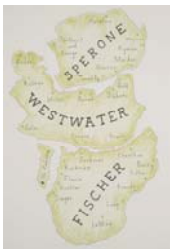

Sperone Westwater Fischer Gallery (1976), 2009
Colored pencil and graphite on paper
18 x 12 inches
M96110