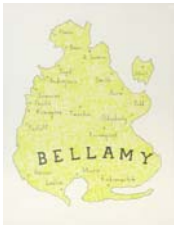

Richard Bellamy / Green Galley, 2009
Colored pencil and graphite on paper
14 x 11 inches
M96095