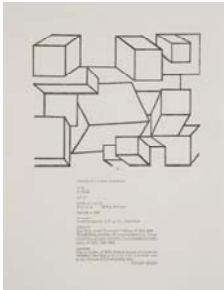

Al Held, B/W XV, 1968 / Sotheby's Contemporary Art / New York / Thursday, October 3, 1991 / Lot 42, 2009

Colored pencil and graphite on paper
11 1/2 x 9 inches
M96118