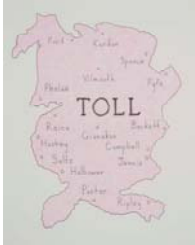

Barbara Toll Fine Arts (1984), 2009
Colored pencil and graphite on paper
14 x 11 inches
M96098