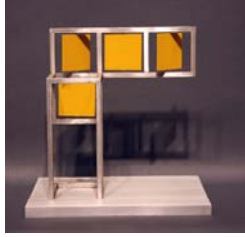

### Sculpture Maquettes

*Blue Disc, White Rectangle, 2010*  
Enamel, stainless steel and aluminum  
6 1/4 x 7 1/4 x 5 inches  
M96241

Edition 1 2 3 4 5 6 7 8 9 10 11 12 13 14 15 16  
17 18 19 20

*White Square, Yellow Rectangle, 2010*  
Enamel, stainless steel and aluminum  
6 3/4 x 4 1/2 x 7 3/4 inches  
M96240

Edition 1 2 3 4 5 6 7 8 9 10 11 12 13 14 15 16  
17 18 19 20

*2+3=4 (maquette)*, 2005  
Enamel, stainless steel and aluminum  
11 1/4 x 11 7/1 x 2 inches  
M95930

Edition 1 2 3 4 5 6 7 8 9 10

*Apple Tree (maquette)*, 2007-8  
Enamel, stainless steel and aluminum  
14 3/4 x 9 1/8 x 4 1/4 inches  
M95983