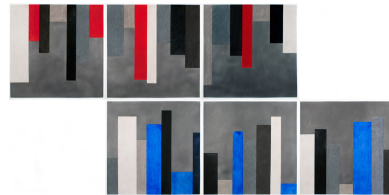

Drawings #2 (Japan), 2012

Pastel and graphite on paper in 6 parts, in artist's frames

24 ¼ x 24 ¼ inches, each part

Overall: 48 ½ x 97 inches

GLG2283