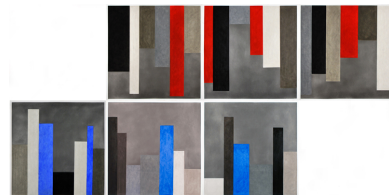

24 ¼ x 24 ¼ inches, each part

Overall: 48 ½ x 97 inches

GLG2285

Drawings #3 (Japan), 2012

Pastel and graphite on paper in 6 parts, in artist's frames

24 ¼ x 24 ¼ inches, each part

Overall: 48 ½ x 97 inches

GLG2284